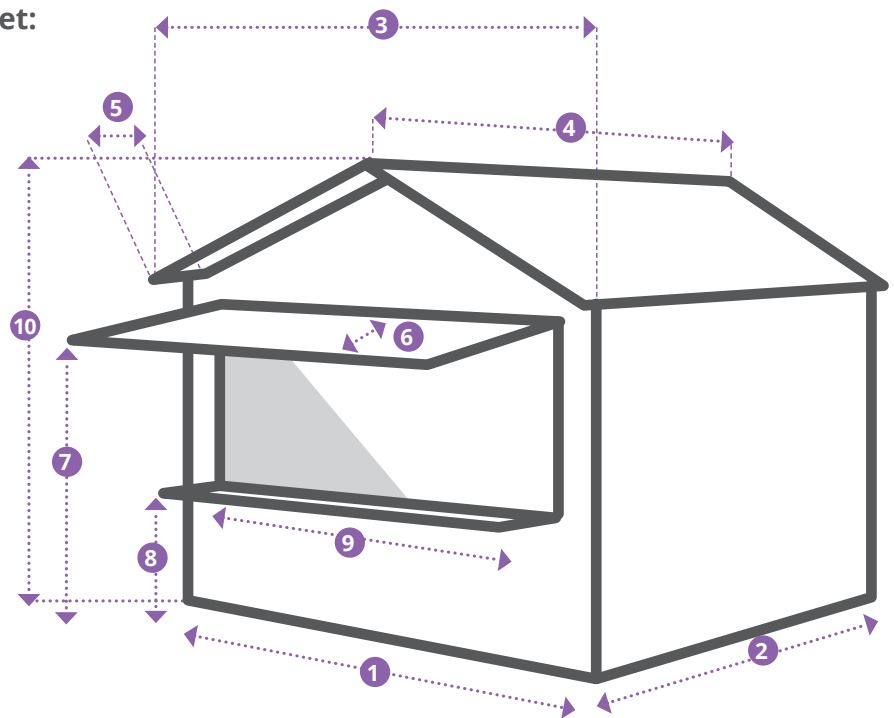

EASY SET UP CHALETS[®]

YOUR EVENT ACCOMMODATION

Technical data

- Extremely cheap to transport: TRANSPORT PER 16 CHALETS (full trailer load)
- Sturdy and charming
- Robust metal structure clad with 22 mm red (Norway) pine
- Always installed at least 10 cm above ground (no risk of flooding)
- Safe and solid, burglar proof
- 2 unique keys per Easy Set Up Chalet
- Consists of panels that are easily put together by means of a click system
- Can be assembled by 2 people in 6 minutes
- Minimal assembly and dismantling time
- Surface area of 7.5 m²
- Insulated roof
- Ecologically sound due to its compact design
- In accordance with European standard EN 13782

16 Easy Set Up Chalets on 1 full truck

Expand your retail space: the Easy Set Up Chalets can be interlinked side by side or one behind the other.

Easy Set Up Chalets: perfectly interlinkable!

Dimensions

1 free-standing Easy Set Up Chalet:

1. 298 cm wide
2. 251 cm deep
3. 324 wide (incl. eave)
4. 288 cm deep + 14 cm ridge
5. 36 cm overhang
6. 274 cm x 101 cm
7. 204 cm high
8. 94 cm high
9. 266 cm x 9 cm
10. 276 cm high

2 interlinked chalets